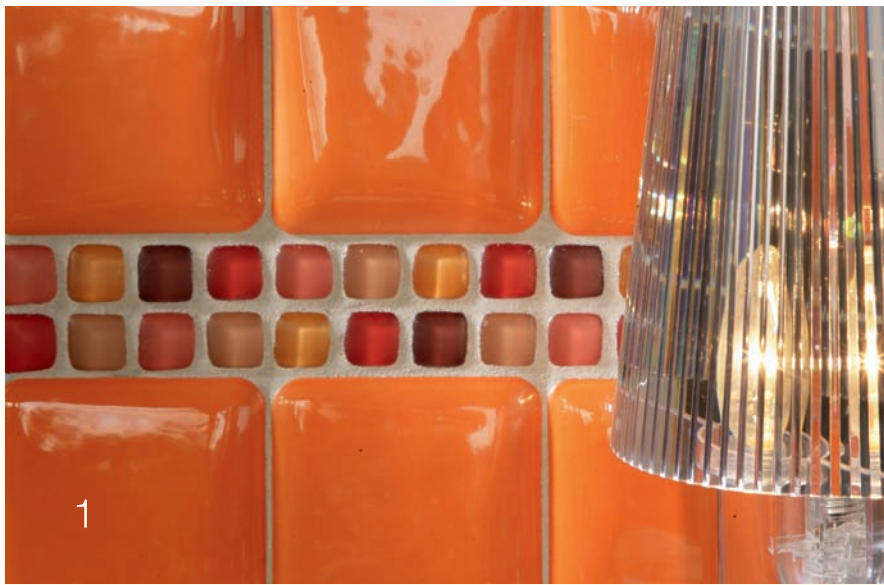

fifties

fifties

fifties

4

5

6

- 1-2> 10x10 fifties white
deco design:
out metal+in white+mid metal
- 3> 10x10 fifties: white, black
deco design:
out metal+in black
deco design:
out metal+in white
3,5x10 capitello metal
4x10 bombato white
- 4-5-6> 10x10 fifties white
0,8x0,8 pin yellow, orange, red

fifties

- 1> 10x10 fifties white
3,5x10 capitello green
4x10 bombato green
0,8x0,8 pin green
- 2-3> 10x10 fifties: white, yellow
4x10 bombato yellow

1

- 1> 10x10 fifties orange
30x30 mosaico vetro glass red matt
- 2> 10x10 fifties: white, red
30x30 mosaico vetro glass orange matt