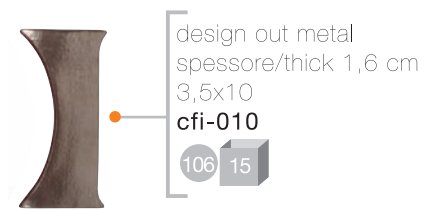

[collezioni • fifties]

ESEMPIO DI POSA/LAYING EXAMPLE