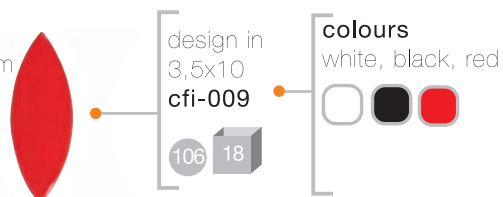

[collezioni • fifties]

ESEMPIO DI POSA/LAYING EXAMPLE